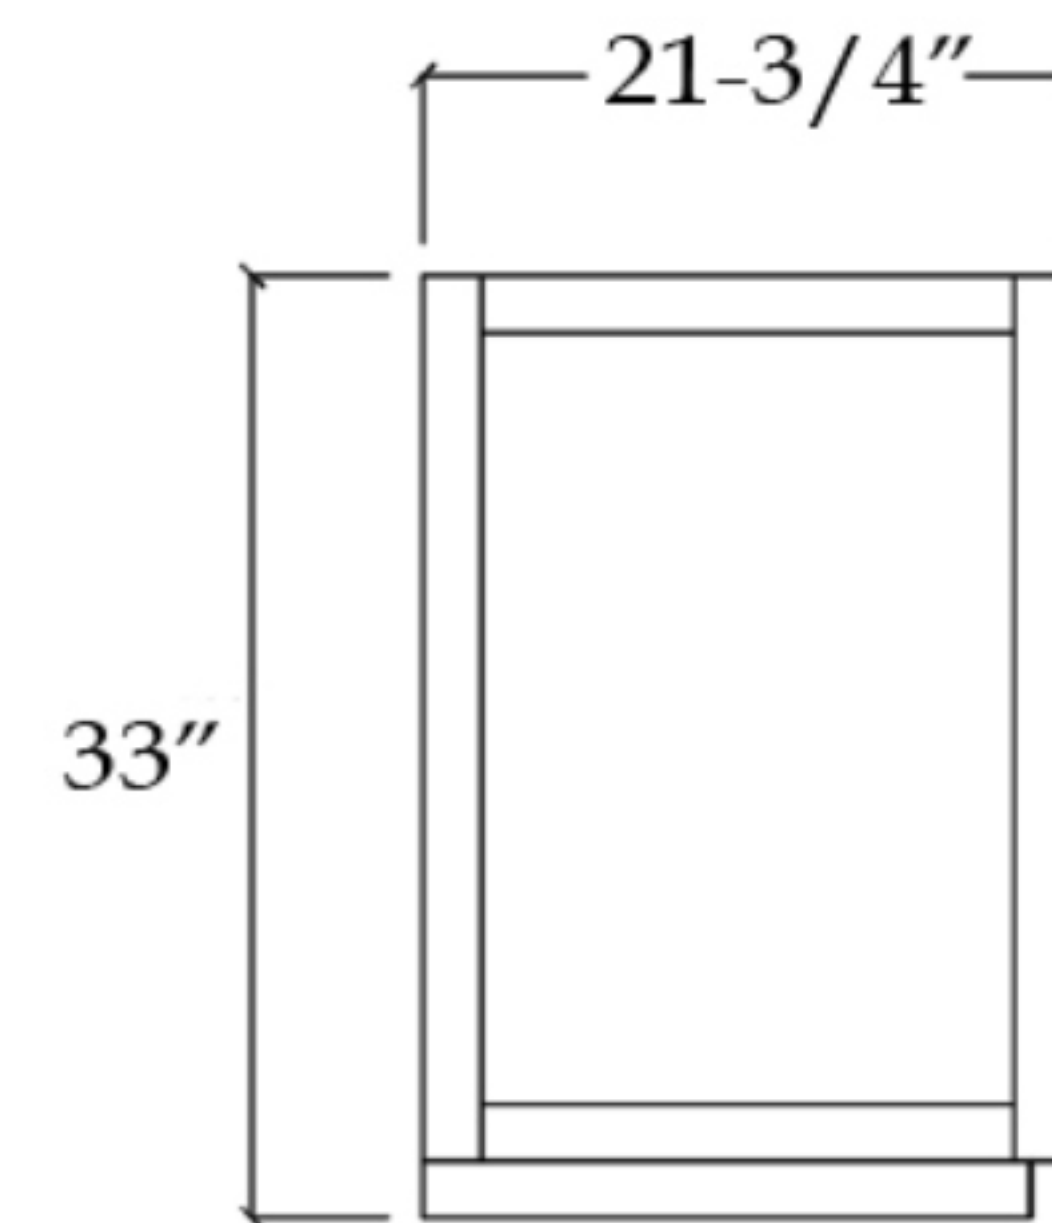

VFDX482234R

DEXTERITY

Bathroom Vanity

TOP VIEW

COUNTER-TOP

Backsplash

FRONT VIEW

SIDE VIEW