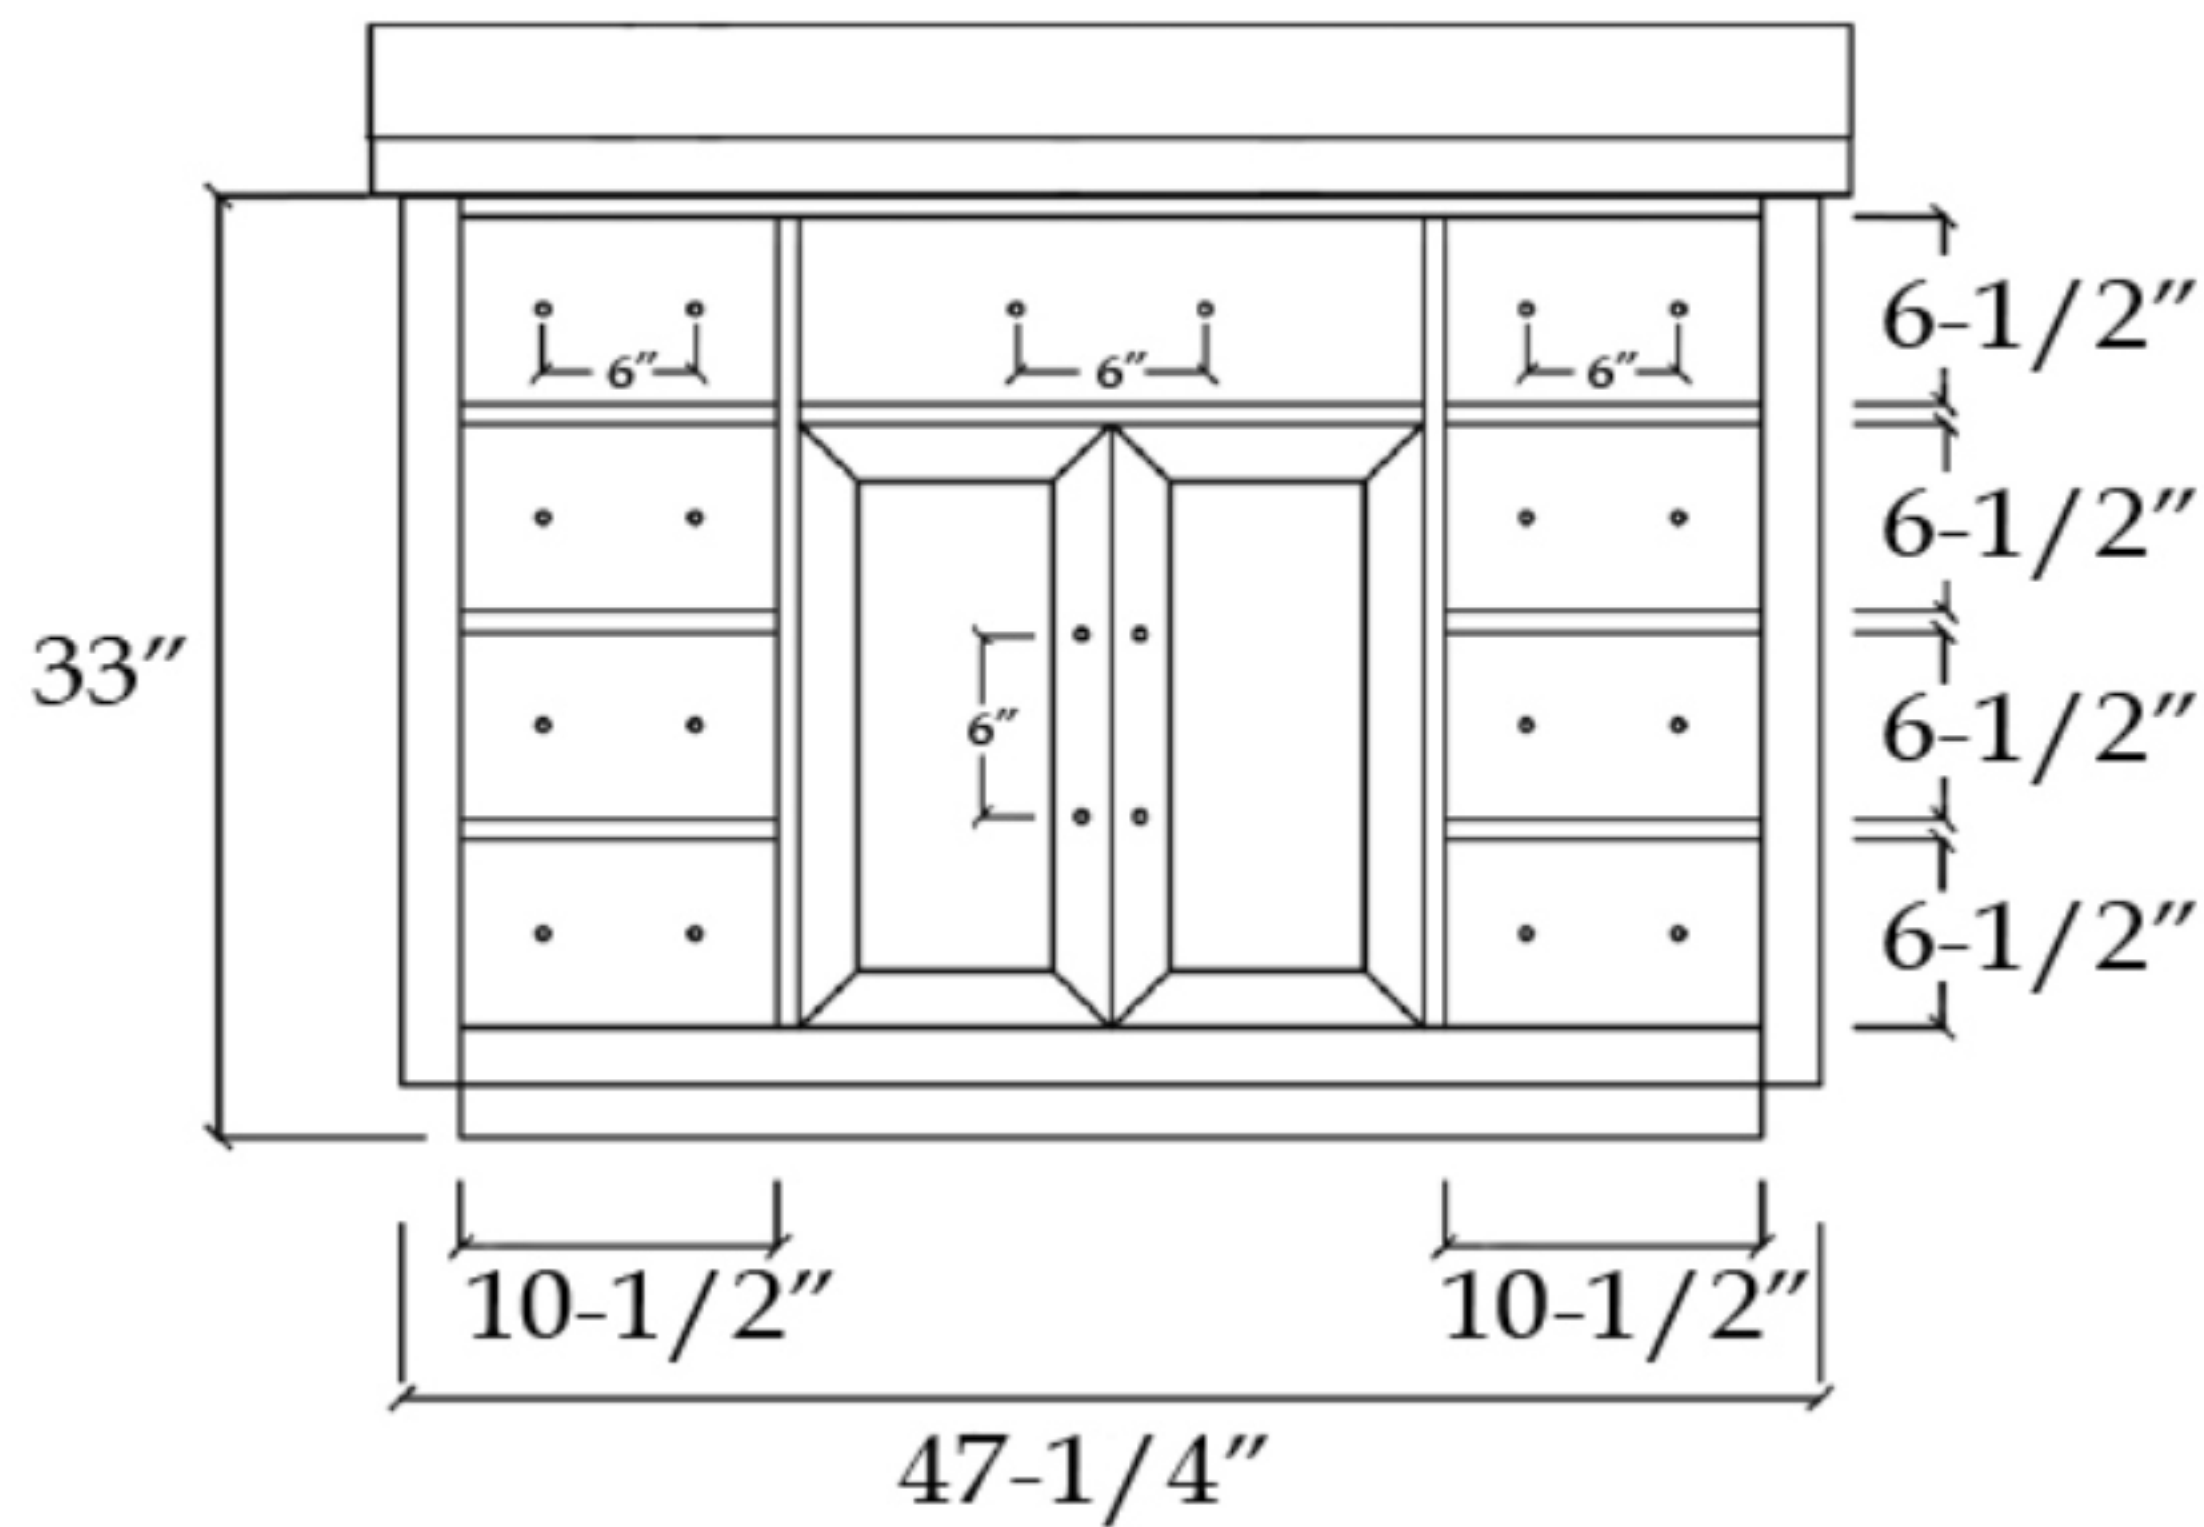

VFDX482234R

DEXTERITY

Bathroom Vanity

TOP VIEW

COUNTER-TOP

Backsplash

FRONT VIEW

SIDE VIEW