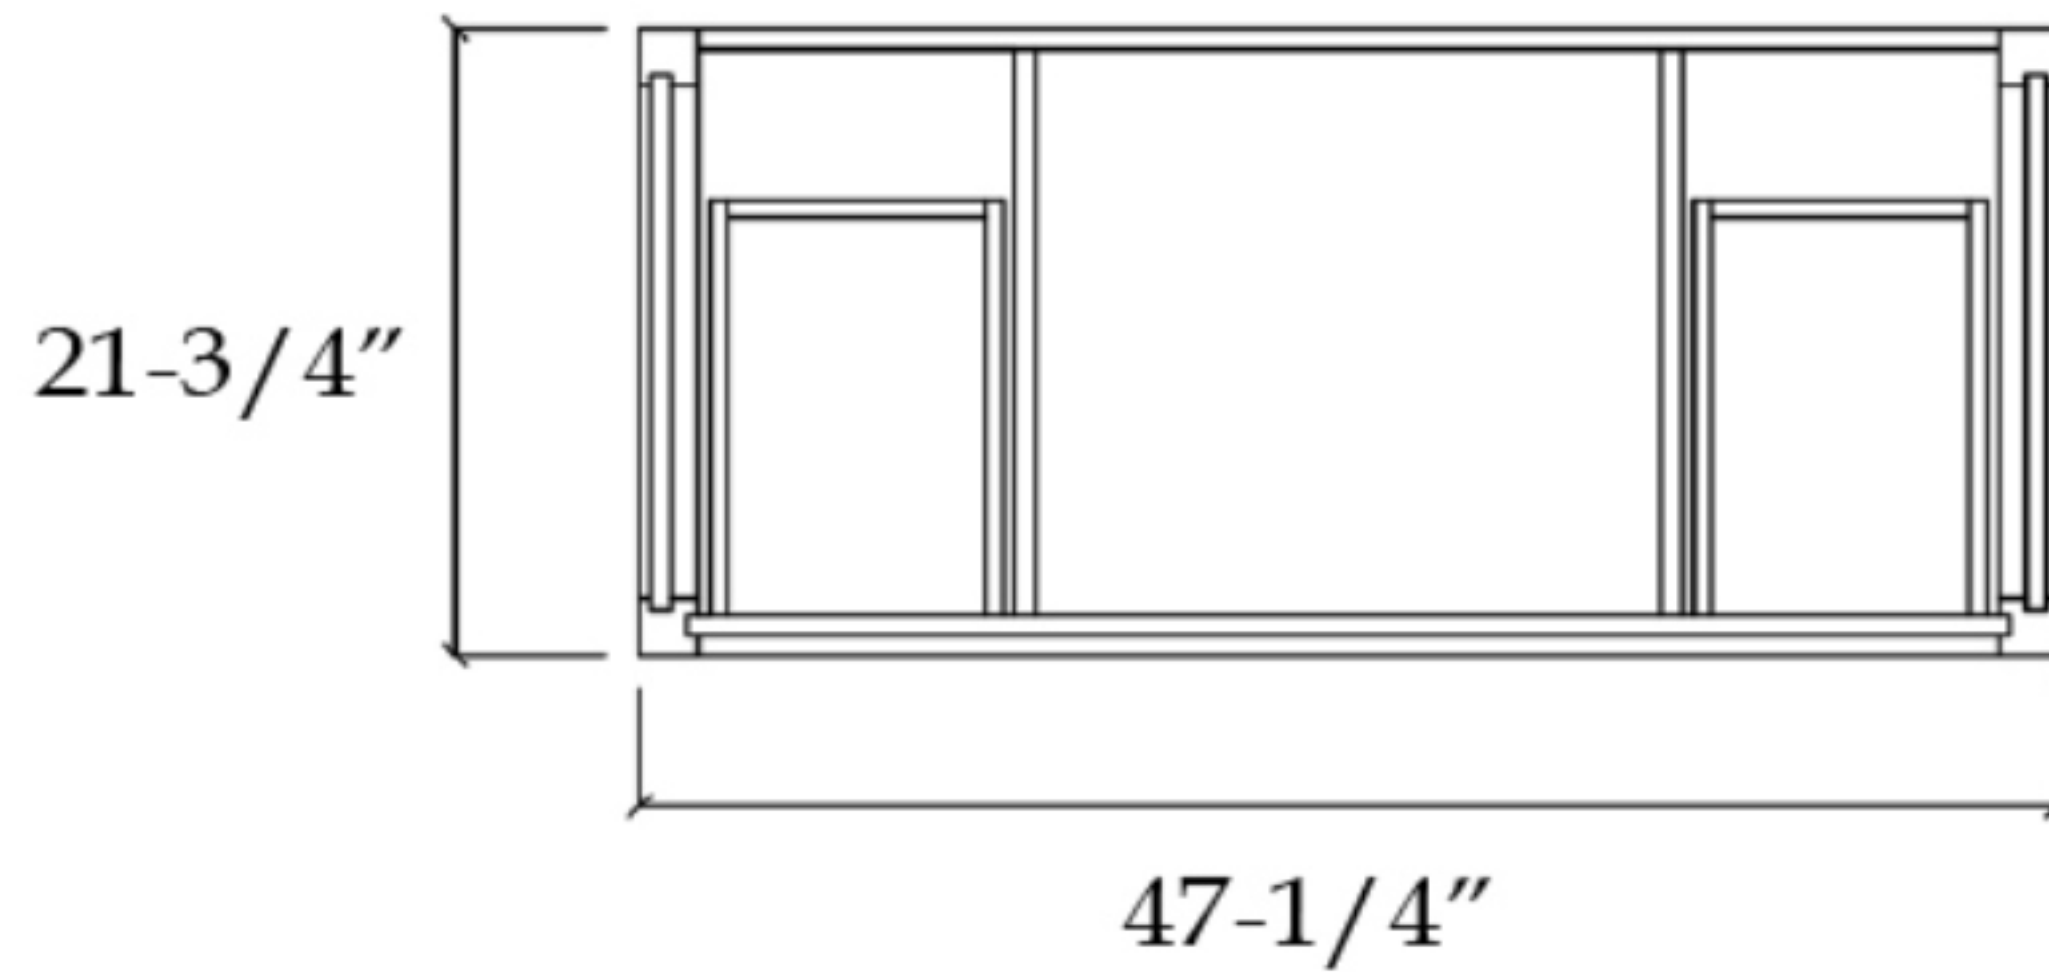

VFDX482234R

DEXTERITY

Bathroom Vanity

TOP VIEW

COUNTER-TOP

Backsplash

FRONT VIEW

SIDE VIEW