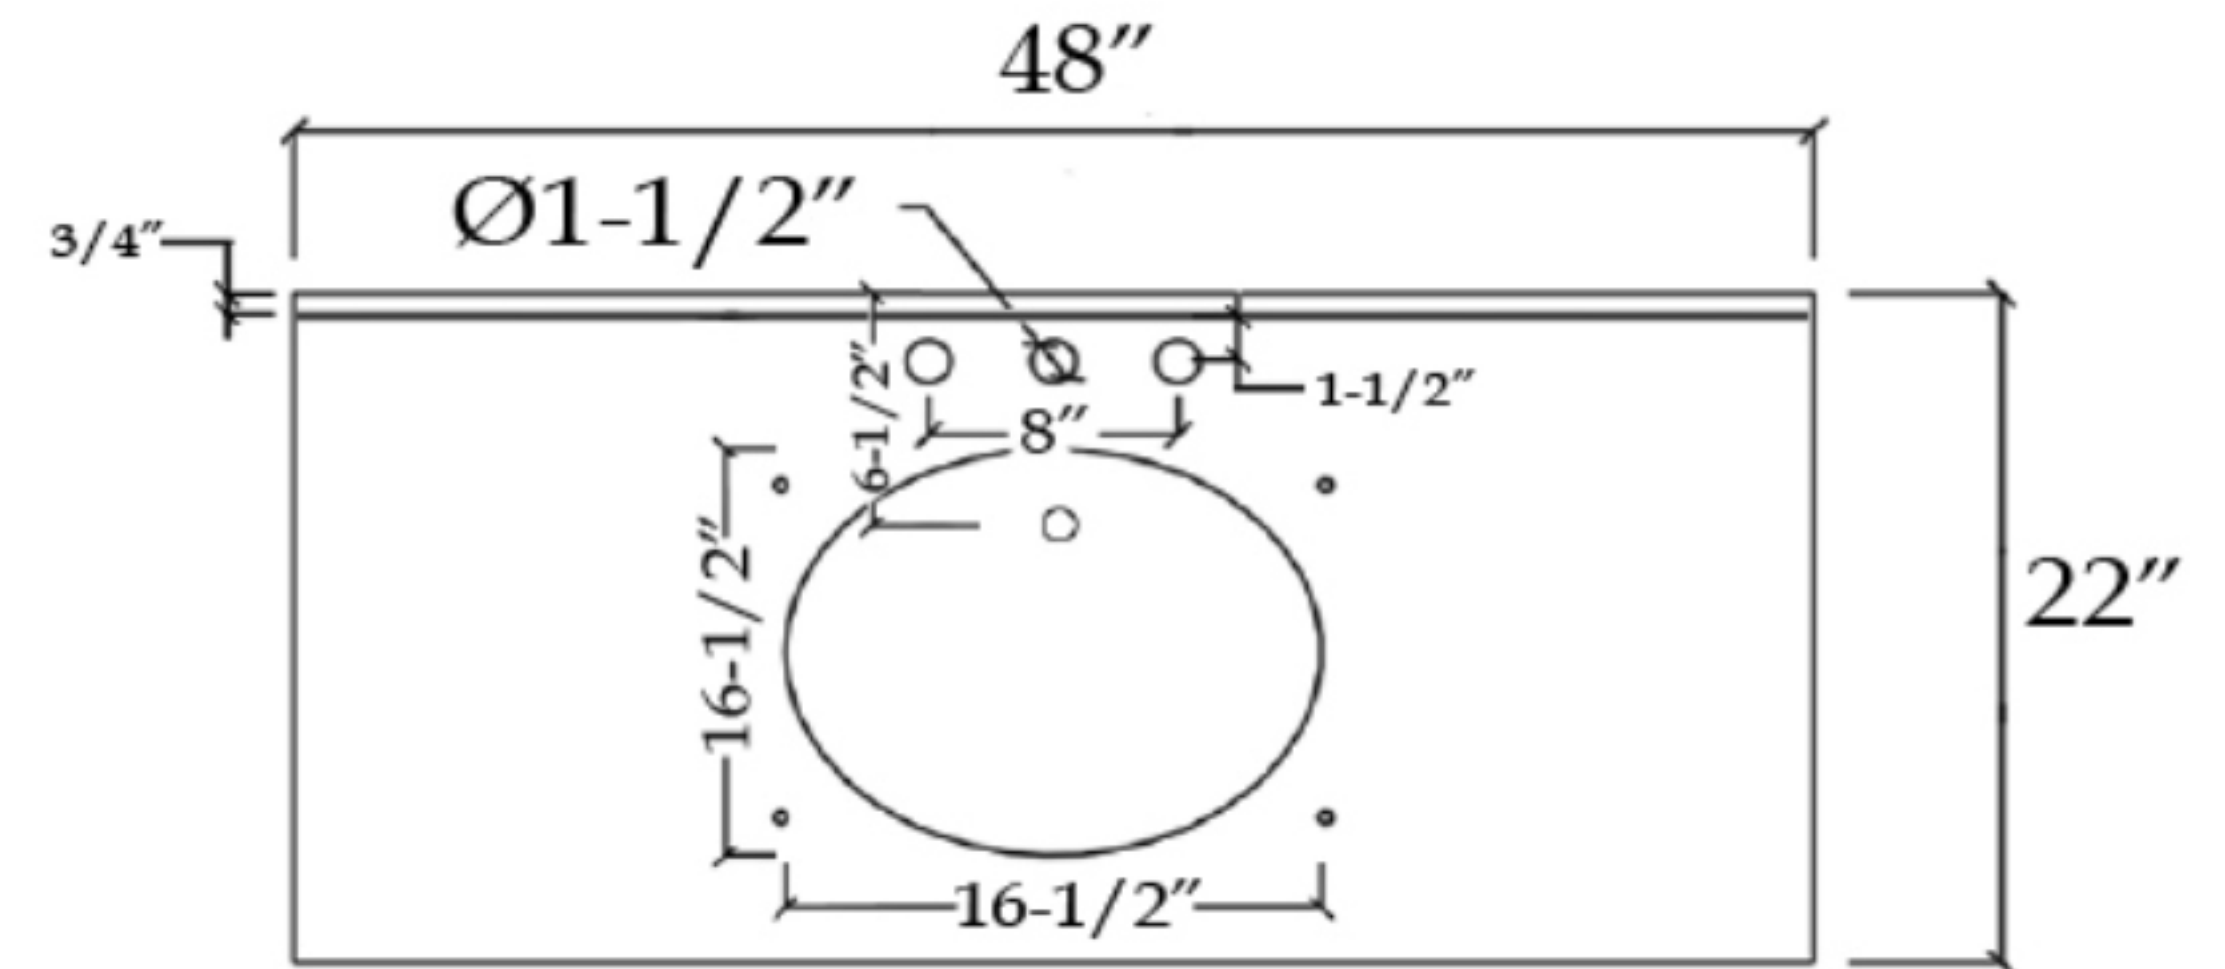

VFDX482234R

DEXTERITY

Bathroom Vanity

TOP VIEW

COUNTER-TOP

Backsplash

FRONT VIEW

SIDE VIEW